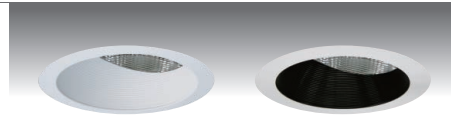

TM-625BG

Slope Baffle w/ Convex Prismatic Lens
PAR30, T4.5 or T6
White Metal Trim Ring
O.D : 7-1/4"

TM-625BG-WH

TM-625BG-BK

TM-625RG

Slope Reflector w/ Convex Prismatic Lens
PAR30, T4.5 or T6
White Metal Trim Ring
O.D : 7-1/4"