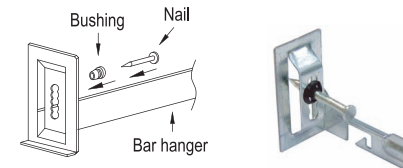

• Just-A-Nail

Adjustable nail hanger bar for easy alignment.

JUST-A-NAIL

- Pre-installed nail bars with vertical slots are used to evenly align the bars horizontally after nailing halfway into wood joists.