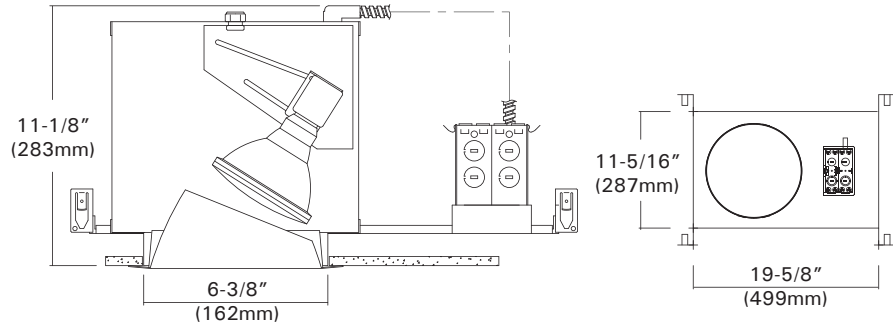

### DESCRIPTION

The 6" with wall wash reflector with convex lens for smooth illumination on vertical surface, or with open wall wash slope reflector for PAR lamp directional 0~42° tilt and 358° rotation with positive locking.